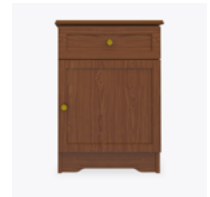

Other Bedside Styles

Lancaster bedside styles include a 1 drawer, 1 door version and 1, 3 and 4 drawer versions.