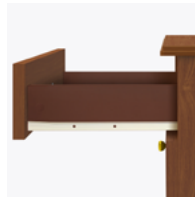

Model: LABS40
21W 19D 32H

Features

Durable Finish

Kwalu's proprietary finish doesn't have any of the drawbacks of wood. The finish is moisture impervious, easy to clean and maintenance-free.

Chamfered Frames

The raised overlay on this collection adds a classic style feature.

Drawers

Are constructed with both dowel and mechanical fasteners for additional strength. 100lb static and dynamic load Euro Drawer Slides allow for easy opening and closing.